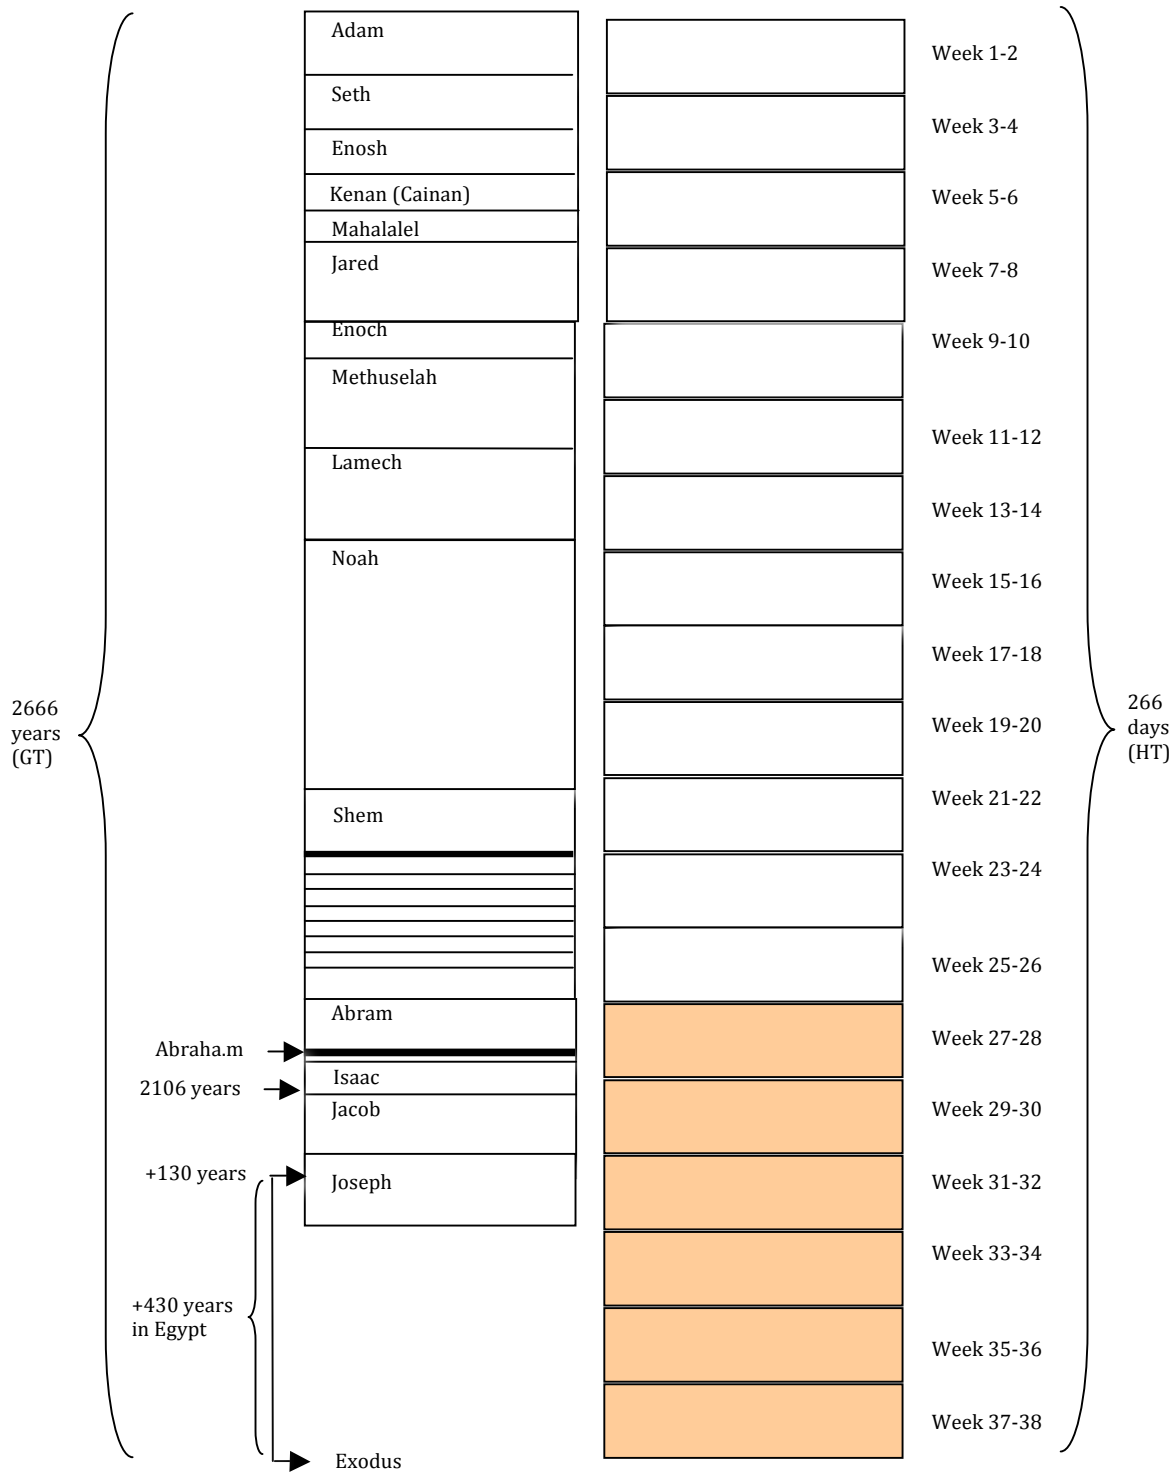

# Preliminary Creation and Fetal Timelines

7<sup>th</sup>, 8<sup>th</sup>, and 9<sup>th</sup> months:  
 If born, baby is able to sustain life.